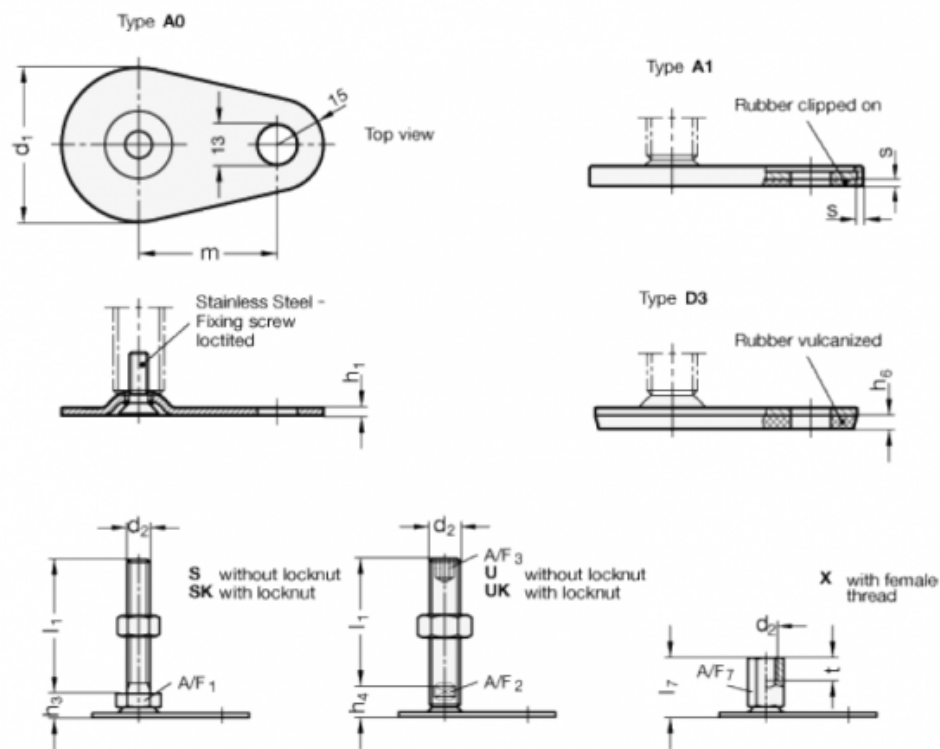

Article number: 204280M16100D3UK

Description: E+G levelling foot
GN 42-80-M16-100-D3-UK

Note: UK With nut, Hexagon socket at the top, Wrench flat at the bottom

Measures

A/F2 = 12	m = 70
A/F3 = 8	s =
d1 = 80	
d2 = M16	
h1 = 3	
h4 = 18	
h6 = 5	
l1 = 100	